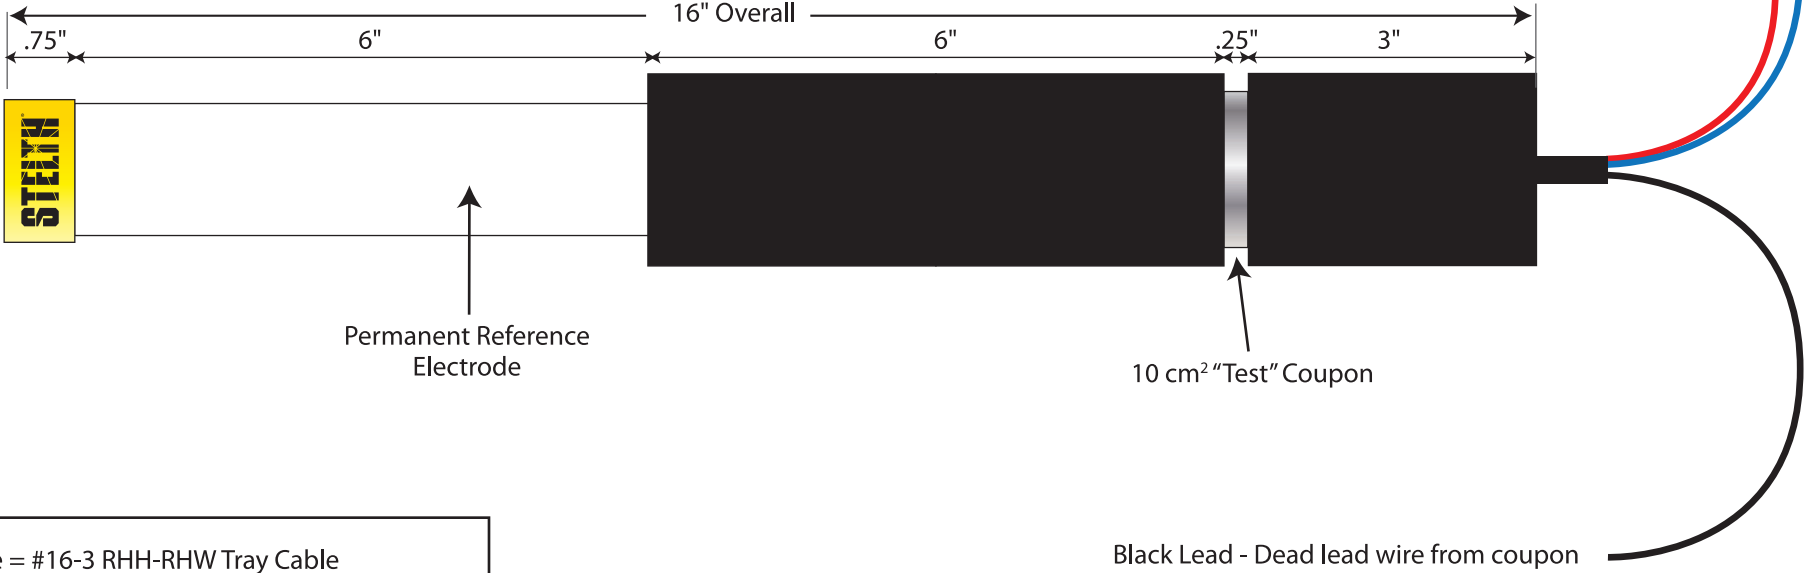

SIDE VIEW

Wire = #16-3 RHH-RHW Tray Cable

STELTH[®] 7 Cu-CuSO₄ 10cm² Reference Electrode
 Model SRE-023-CIY-ND

Not to scale | For instructional use only | Revised: August 11, 2016
 © Registered Trademark of **BORIN Manufacturing**