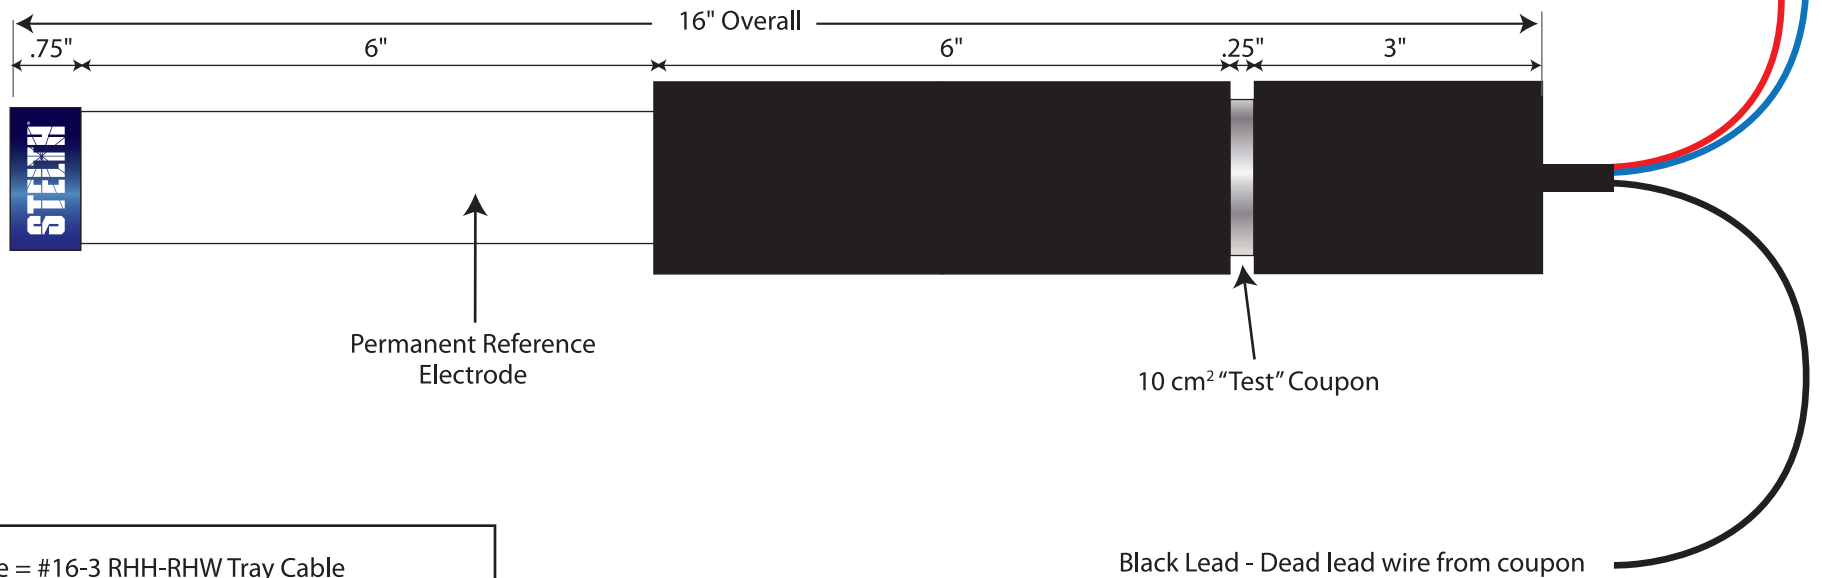

SIDE VIEW

Wire = #16-3 RHH-RHW Tray Cable

STELTH[®] 7 Ag-AgCl 10cm² Reference Electrode
Model SRE-026-SIB-ND

Not to scale | For instructional use only | Revised: August 11, 2016

© Registered Trademark of **BORIN Manufacturing**