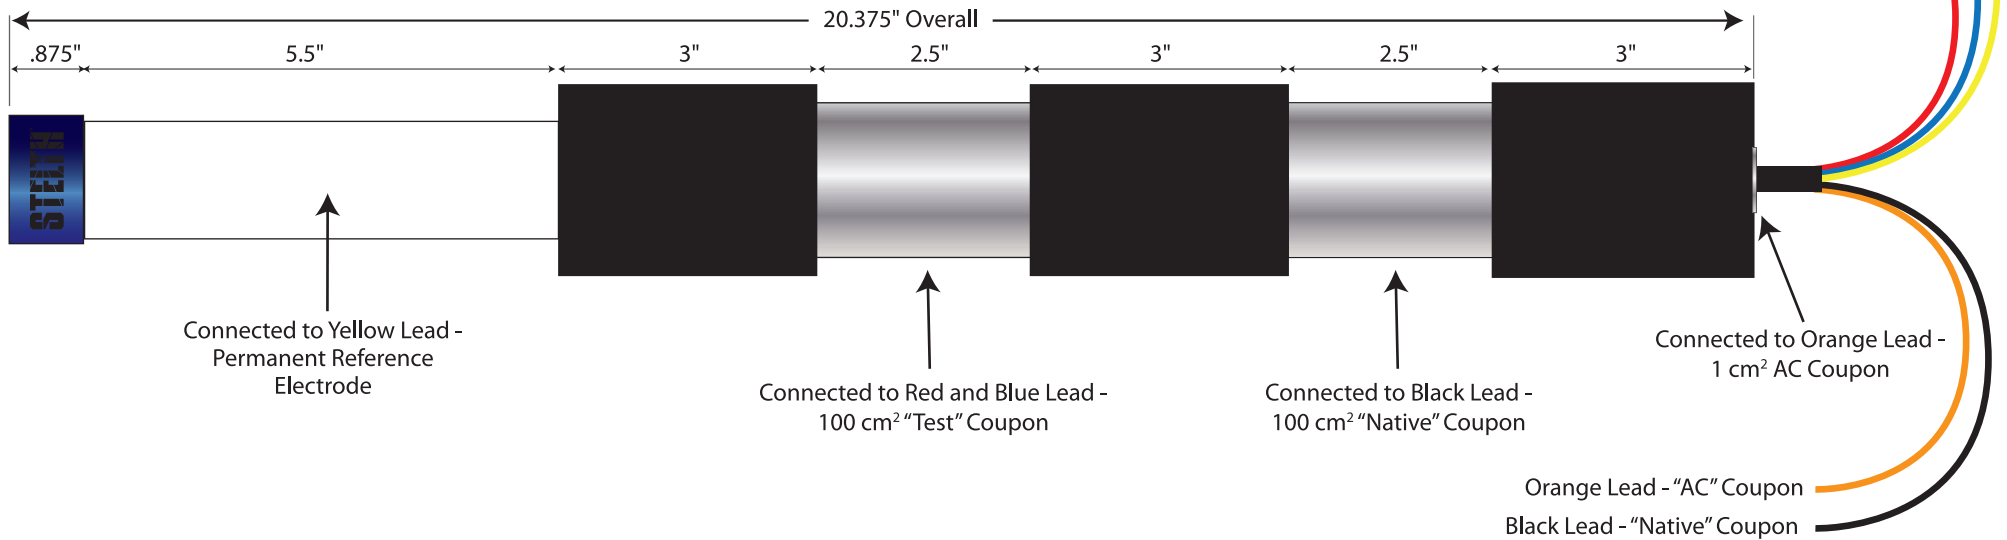

END VIEWS

SIDE VIEW

Cable is 5 Tray No. 16 class B stranded copper  
TFFN/THHN/THWN/PVC  
Type TC-ER; 600V rated

**STELTH® 7 Silver AC200 Reference Electrode**  
Model SRE-032-SSB-AC200

Not to scale | For instructional use only | Revised: August 24, 2016