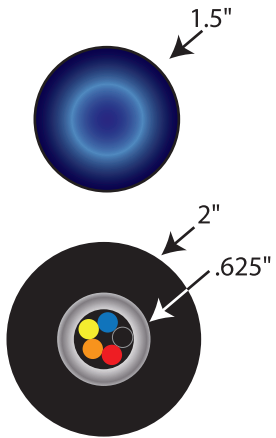

END VIEWS

SIDE VIEW

Cable is 5 Tray No. 16 class B stranded copper  
TFFN/THHN/THWN/PVC  
Type TC-ER; 600V rated

**STELTH® 7 Silver AC200 Reference Electrode**  
Model SRE-032-SSB-AC200

Not to scale | For instructional use only | Revised: August 24, 2016